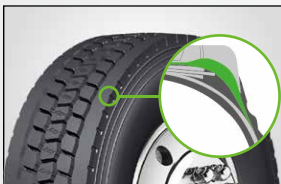

ROUTE TOUR GDL803

Size Range:

Size	PR	Load Index	Speed	Tread Depth (mm)	Standard Rim
11R22.5	16PR	146/143	L	22.5	8.25
11R24.5	16PR	149/146	L	22.5	8.25
295/75R22.5	16PR	146/143	L	22.5	9.00

Recommended position

Features & Benefits:

A new structure design improves the rigidity of the carcass and increases the overall durability.

The unique long-mileage formula ensures a long service life.

A specialized shoulder structure makes sure the heat resistance for long-distance driving.